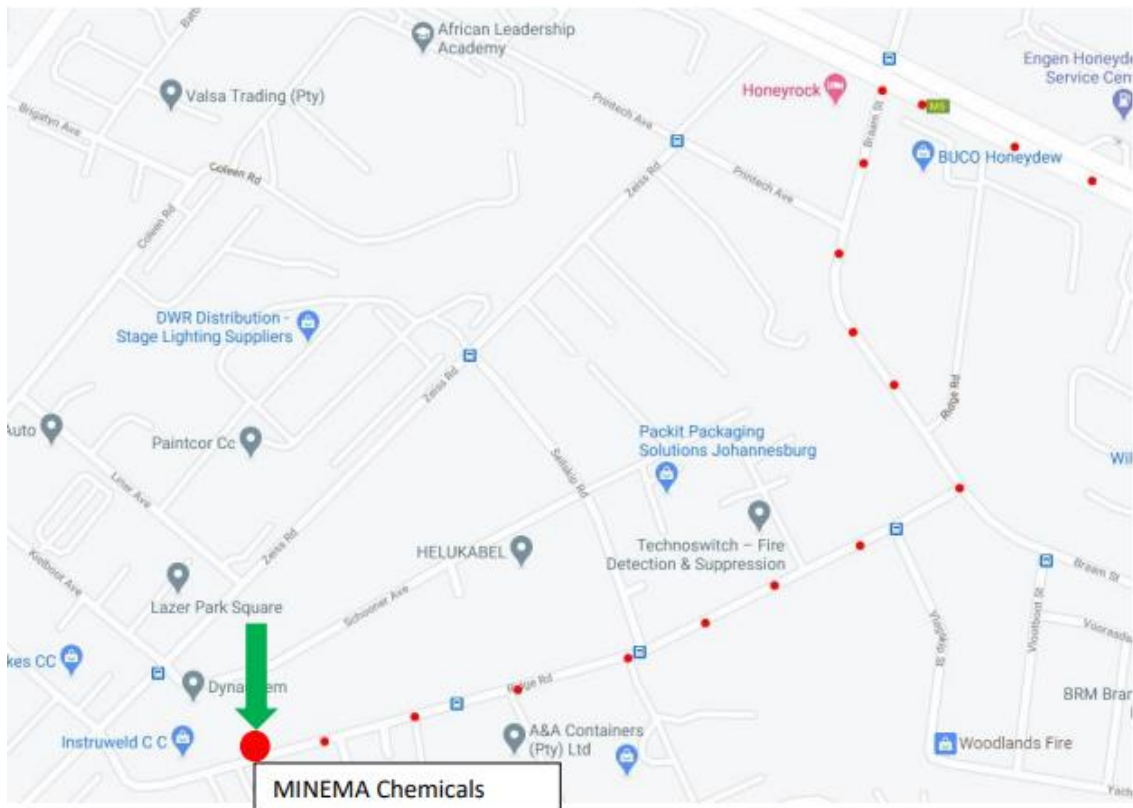

DIRECTIONS TO MINEMA CHEMICALS (PTY)LTD

MINEMA Chemicals

58 Ridge Road

Laser Park

Johannesburg

Tel: 0861 64 63 62 / +27 (11) 794 9466

- From the N1 Western Bypass, take the Beyers Naude exit and head in a westerly direction toward Honeydew/Muldersdrift.
- After 5.6km turn left at the BUCO Hardware (on left) into Braam Street.
- At the second road turn right onto Ridge Road.
- MINEMA is at no. 58 on your right-hand side displayed on the front wall.

Important If you are using Google Maps:

Search directly for **MINEMA Chemicals** and follow the directions directly to our door.